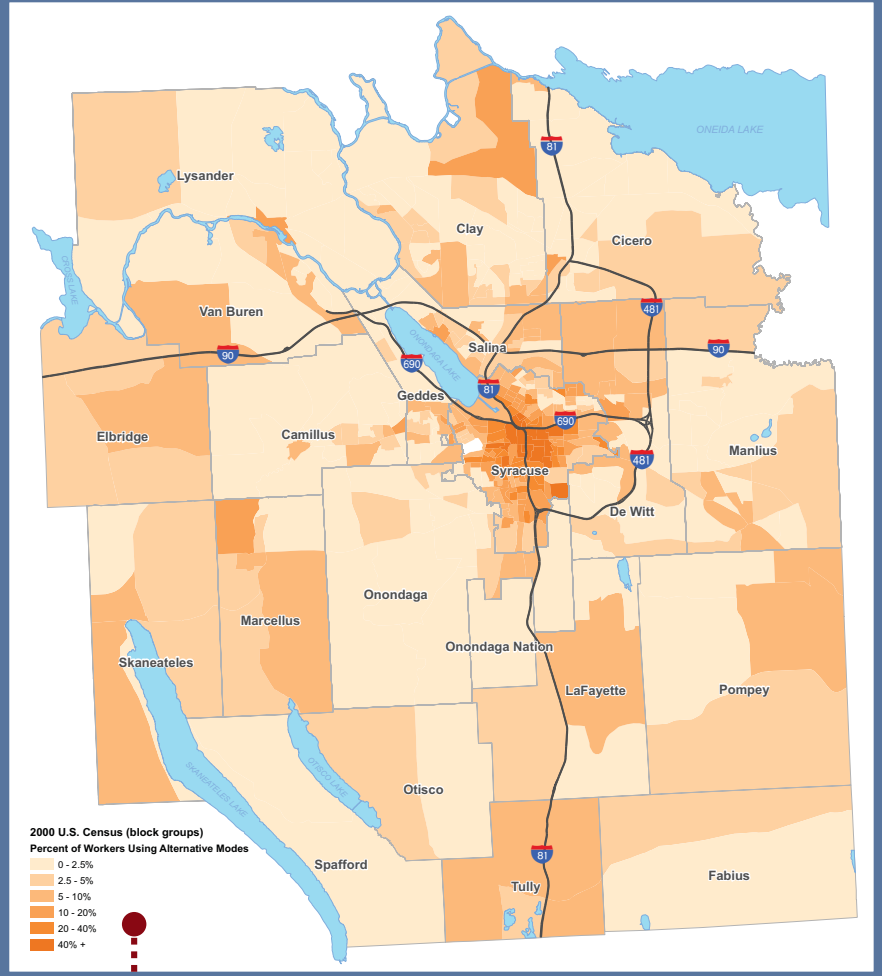

Regional commuting patterns

WORKERS COMMUTING TO ONONDAGA COUNTY

PERCENT COMMUTING BY ALTERNATIVE MODES

COMMUTE PATTERNS

Onondaga County is a regional employment hub, and many of Onondaga County's jobs are located in the City of Syracuse.

WORKERS COMMUTING TO SYRACUSE

USE OF ALTERNATIVE MODES

In 2000, the highest percentages of commuters using alternative modes (i.e., biking, walking, riding a motorcycle, or taking transit) were found in the City of Syracuse.