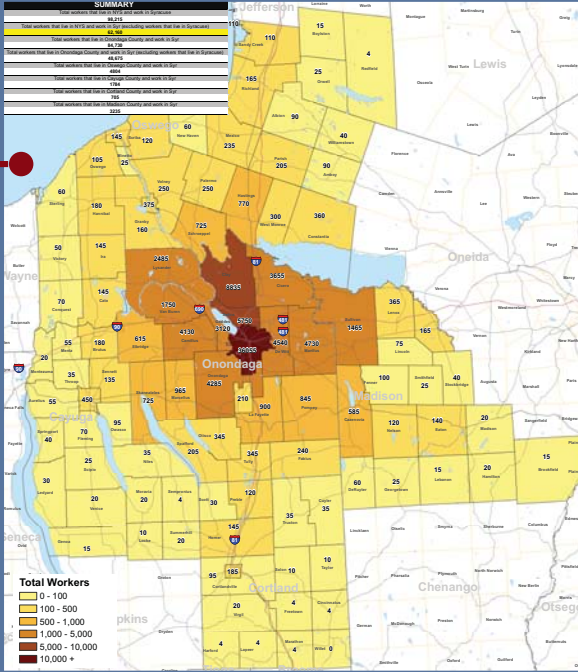

Regional commuting patterns

WORKERS COMMUTING TO ONONDAGA COUNTY

PERCENT COMMUTING BY ALTERNATIVE MODES

COMMUTE PATTERNS

Onondaga County is a regional employment hub, and many of Onondaga County's jobs are located in the City of Syracuse.

WORKERS COMMUTING TO SYRACUSE

USE OF ALTERNATIVE MODES

In 2000, the highest percentages of commuters using alternative modes (i.e., biking, walking, riding a motorcycle, or taking transit) were found in the City of Syracuse.