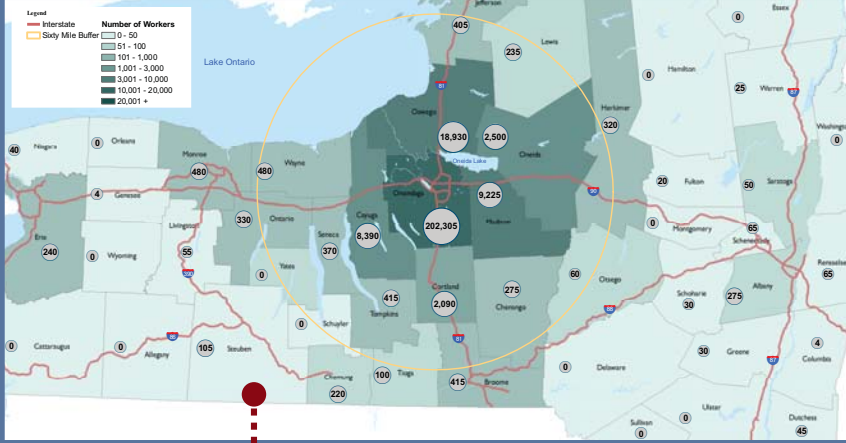

Regional commuting patterns

WORKERS COMMUTING TO ONONDAGA COUNTY

PERCENT COMMUTING BY ALTERNATIVE MODES

COMMUTE PATTERNS

Onondaga County is a regional employment hub, and many of Onondaga County's jobs are located in the City of Syracuse.

WORKERS COMMUTING TO SYRACUSE

USE OF ALTERNATIVE MODES

In 2000, the highest percentages of commuters using alternative modes (i.e., biking, walking, riding a motorcycle, or taking transit) were found in the City of Syracuse.