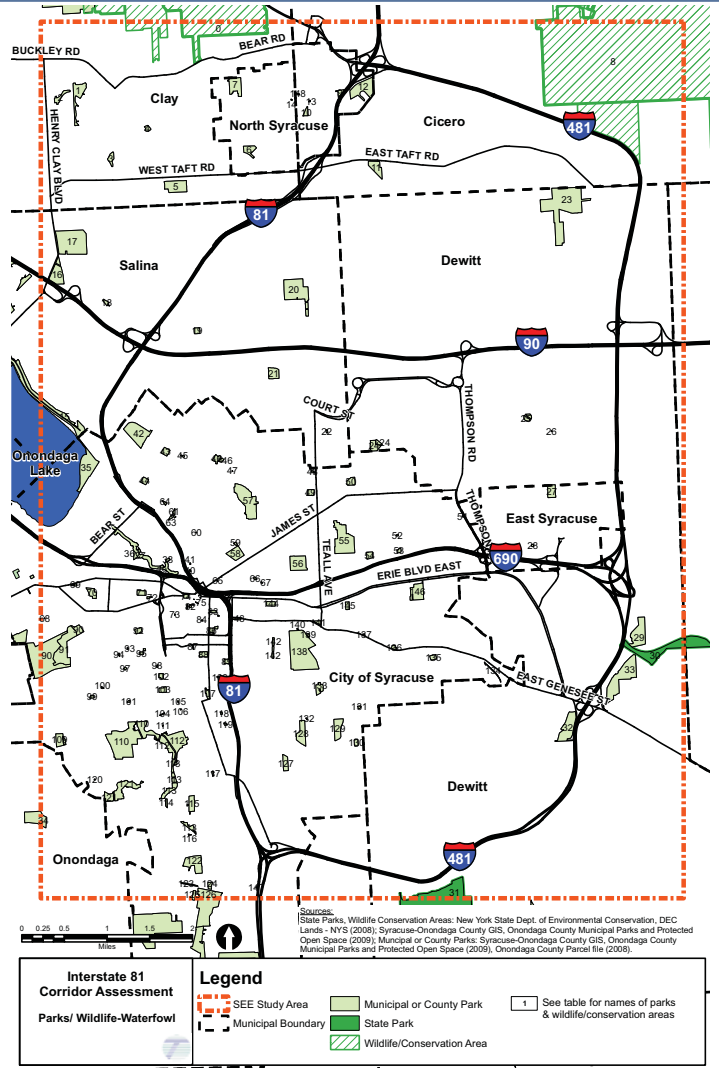

Parks & wildlife

I-81 CORRIDOR PARKS AND WILDLIFE ASSESSMENT

PARK REFERENCE NUMBER KEY

0	CLAY MARSH STATE WILDLIFE MANAGEMENT AREA	50	CUMMINGS FIELD	100	ELLIOTT PARK
1	CLEARVIEW PARK	51	GLENCOVE PARK	101	MERRY WIDOW PARK
2	CLAIRMONT PARK	52	EASTWOOD SENIOR CENTER	102	JUBILEE PARK
3	MERRILL FARMS PARK	53	SHERIDAN PLAYGROUND	103	SOUTHWEST COMMUNITY CENTER
4	BRIARWOOD PARK	54	HUNTINGTON PARK	104	ONONDAGA CREEK PARK
5	CLAY PARK SOUTH	55	SUNNYCREST PARK	105	BLAINE PLAYLOT
6	LONERGAN PARK	56	LINCOLN PARK	106	FURMAN PARK
7	HERITAGE PARK	57	SCHILLER PARK	107	CASTLE & STATE PARK
8	CICERO SWAMP STATE WILDLIFE MANAGEMENT AREA	58	ROSE HILL	108	CENTRAL VILLAGE YOUTH CENTER
9	KENNEDY PARK	59	HIGHLAND PARK	109	WADSWORTH PARK
10	CENTERVILLE PARK	60	AMOS PARK	110	ONONDAGA PARK
11	SKYWAY PARK	61	DEMONG PARK	111	CITY PARK
12	SLEETH PARK	62	UPPER UNION PARK	112	KIRK PARK
13	MEMORIAL PARK	63	UNION PARK	113	ONONDAGA CREEK BLVD. PARK
14	GOETTEL PARK	64	GROSSO PARK	114	ONONDAGA CREEK PARK
15	ONONDAGA LAKE PARK	65	BAGG PLACE PARK	115	MCKINLEY PARK
16	ELECTRONICS PARKWAY PARK	66	CLINTON PLAYGROUND	116	ABBOTT PARK
17	HOPKINS ROAD PARK	67	FINNEGAN PARK	117	CANNON STREET PARK
18	PRIMROSE PARK	68	TIPPERARY HILL PARK	118	DANFORTH PARK
19	RICHFIELD PARK	69	PULASKI & KOSCIUSKO PARK	119	BAKER PLAYGROUND
20	BURNHAM PARK	70	FRAZER PARK	120	GLENWOOD PARK
21	SEHR PARK	71	LEAVENWORTH PARK	121	ELMWOOD PARK
22	SCHAFFER PARK	72	BARKER SQUARE	122	VAN DUYN FIELD
23	MAXWELL PARK	73	ARMORY SQUARE PARK	123	ONONDAGA VILLAGE GREEN
24	NORWOOD PARK	74	CLINTON SQUARE	124	BOB CECILE SR. CENTER
25	FRANKLIN PARK	75	CITY PLACE	125	AND PLAYGROUND
26	DUNROVIN PARK	76	BRUCE PARK	126	ACADEMY GREEN PARK
27	ELLIS PARK	77	VANDERBILT SQUARE	127	MEACHEM FIELD
28	BAGG STREET PARK	78	PERSEVERANCE PARK	128	COMFORT TYLER PARK
29	RYDER PARK	79	LINCOLN PLAZA	129	MORNINGSIDE HEIGHTS PARK
30	CEDAR BAY PARK	80	PITTS PARK	130	BARRY PARK
31	CLARK RESERVATION STATE PARK	81	HANOVER SQUARE	130	SHERMAN FIELD
32	RICHARDS PARK	82	IDA BENDERSON SENIOR CENTER	131	CUMBERLAND PARK
33	BUTTERNUT CREEK NATURE AREA	83	FAYETTE FIREFIGHTERS MEMORIAL PARK	132	BERKELEY PARK
34	SANTARO PARK	84	COLUMBUS CIRCLE	133	WESTMINSTER PARK
35	ONONDAGA LAKE PARK	85	GENESEE TOWNSEND PLAZA	134	DEWITT PARK
36	WHITE OAKS PARK	86	COMMUNITY PLAZA	135	NOTTINGHAM COURTS
37	CREEKWALK AREA	87	BILLINGS PARK	136	EDGEHILL PARK
38	FRANKLIN SQUARE PARK	88	ROESLER PARK	137	SALT SPRINGS PARK
39	PLUM ST. CIRCLE	89	WILSON PARK	138	THORNEN PARK
40	ASHLAND PARK	90	BURNET PARK	139	LODI CEMETERY
41	SCHLOSSER PARK	91	ROSAMOND GIFFORD ZOO	140	FORBES PARK
42	ALLIANCE BANK STADIUM	92	SKIDDY PARK	141	COLUMBUS PARK
43	FIRST WARD CEMETERY	93	SEYMOUR PLAYGROUND	142	COMSTOCK PARK
44	WASHINGTON SQUARE PARK	94	SHONNARD PLAYScape	143	FORMAN PARK
45	ALVORD PARK	95	WARD BAKERY PARK	144	SPENCER PARK
46	MCCHESENEY PARK	96	SHONNARD STREET CENTER	145	WESTMORELAND PARK
47	DUGUID PARK	97	GRACE PLAYScape	146	HOMER WHEATON PARK
48	FEIGEL PARK	98	TRINITY PARK	147	ARSENAL PARK
49	GRAY AVENUE PARK	99	ONONDAGA-GEDDES PLAYGROUND	148	VETERANS MEMORIAL PARK