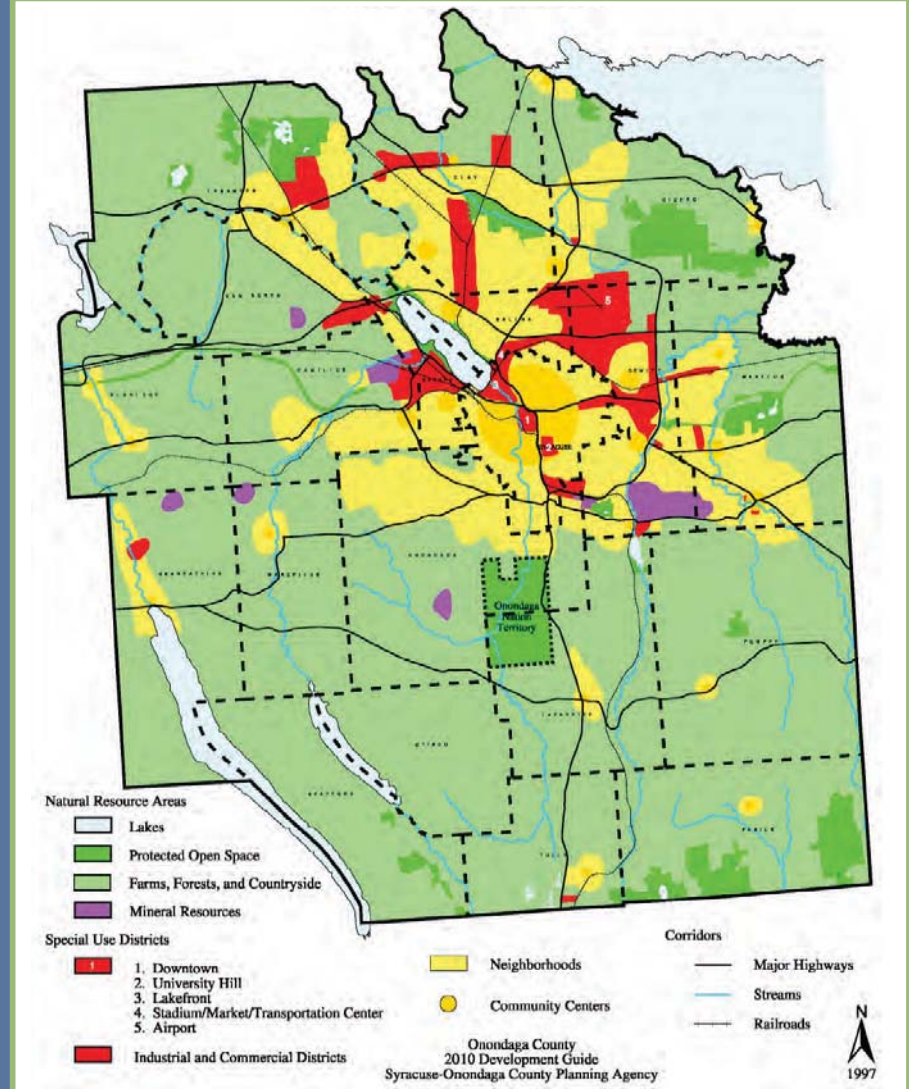

Future land use

CITY OF SYRACUSE LAND USE PLAN

LAND USE VISION

Inset Maps: Multi-Use Districts